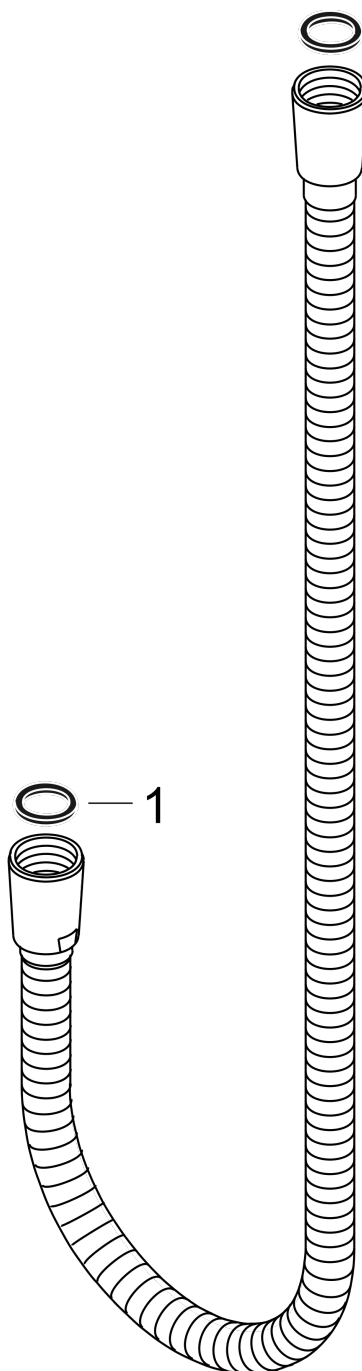

Metal Handshower Hose, 80"

Finishes : **chrome** Part no. : **28120000**

Features

- Metal shower hose
- Pivot connector prevents hose from tangling
- No-kink hose
- Connection thread: G ½

Item details

List Price \$ 164.00

Compliance

Product image

Scale drawing

Metal Handshower Hose, 80"
Finishes : **chrome** Part no. : **28120000**

Exploded drawing

Year of production: >12/05

Metal Handshower Hose, 80"
Finishes : **chrome** Part no. : **28120000**

Spare parts list

Year of production: >12/05

| Pos. | | Part no. | Price | PU |
|------|------|----------|-------|----|
| 1 | seal | 98058000 | - | 1 |