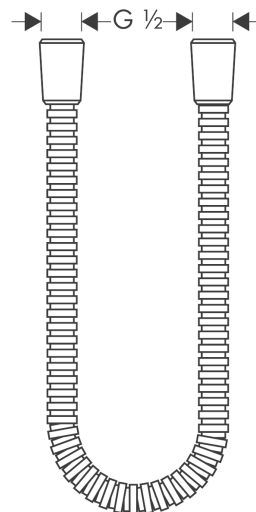

Metal Handshower Hose, 80"

Finishes : **chrome** Part no. : **28120000**

Features

- Metal shower hose
- Pivot connector prevents hose from tangling
- No-kink hose
- Connection thread: G ½

Item details

List Price \$ 164.00

Compliance

Product image

Scale drawing

Metal Handshower Hose, 80"
Finishes : **chrome** Part no. : **28120000**

Exploded drawing

Year of production: >12/05

Metal Handshower Hose, 80"
Finishes : **chrome** Part no. : **28120000**

Spare parts list

Year of production: >12/05

| Pos. | | Part no. | Price | PU |
|------|------|----------|-------|----|
| 1 | seal | 98058000 | - | 1 |